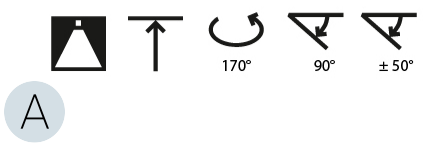

GENERAL

Series: Sign Diva Dancer
Subseries: Sign Diva Dancer
Brand: Prolicht
Division: Architectural
Mounting Type: Suspension
Mounting Location: Ceiling
Subcategory: Pendant

PHYSICAL

Shape: Round
Diameter (mm): 1100
Diameter (in): 43 ⁵/₁₆
Height (mm): 870
Height (in): 34 ¹/₄
Light Distribution: Adjustable / Direct
Weight (kg): 15.8
Weight (lbs): 34.76
Diffuser: PMMA - Opal / Micro-Prism / Sparkling Secret / Vintage Industrial
Fixture Finish: SSR / BKV / CWI / CRY / HAB / UFT / ITA / RUA / FTG / MYG / LOD / PUS / FRO / FUP / KIA / POP / BLS / SPG / MEY / GOH / GUM / CHC / COM / ABZ / JAG / OBR / MOS / ROR
Fixture Material: Extruded Aluminum / Steel

ELECTRICAL

Lamp Type: LED (Zhaga Standard)
Input Wattage (W): 169.4
Total Output Wattage (W): 135
Dimming: Tri-Mode (Non-Dimming and Phase Dimming (120Vac only) and 0-10V Dimming)
Driver Included: Yes
Driver Location: Integrated
Driver Type: Constant Current - Universal
Driver Class: Class 2
Input Voltage (V): 120 - 277
Constant Current (MA): 600

LED

Color Temperature (°K): 3000 / 3500 / 4000
Max. Delivered Lumen (lm): 19520 / 19933 / 20340
CRI: >90 CRI
Lamp Life (hrs): 50000

OPTICAL

Adjustability: Rotational Canopy 170°; Tilting Canopy ±50°; Tilting Head ±90°

RATINGS AND CERTIFICATIONS

Certified By: Certified for North American Standards
IP rating: IP20